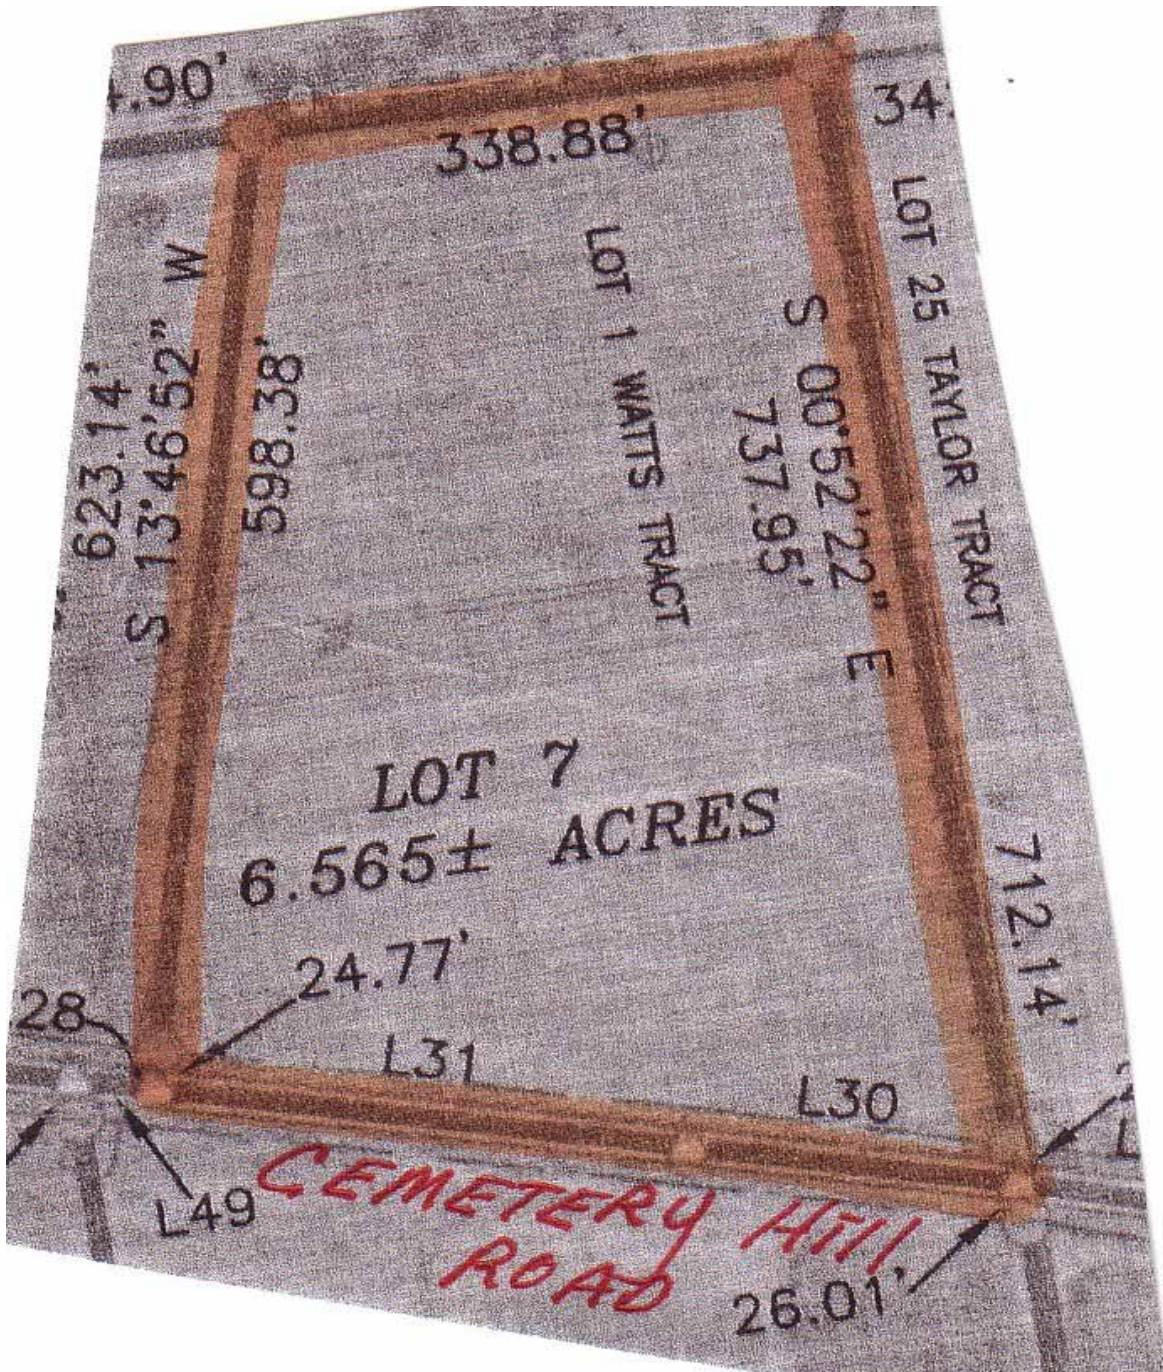

STEBEN COUNTY, TOWN OF WEST UNION— 6.565 ACRES

OPEN MEADOW, LEVEL AND GENTLY SLOPING, TERRIFIC VIEWS, \$18,200

No. 2467 - Steuben County, New York, Town of West Union — 6.565 acres - Gently sloping meadow with nice frontage on well maintained town gravel road. Property offers terrific views, plenty of fresh air, and plenty of rural country living. Clean natural gas supply line near rear line can be supplied to new home or cabin. On-lot Septic approved. Property includes survey. Financing is available. \$18,200

TIMBERLINE REAL ESTATE
ROUTE 267—CHOCONUT, PA
PHONE: 1-800-334-3659
EMAIL: land@timberlinerealestate.net
www.timberlinerealestate.net

6.565 Acres

THIS PROPERTY IS LOCATED IN THE TOWN OF WEST UNION
ON THE NORTH SIDE OF CEMETERY ROAD.

6.565 ACRES