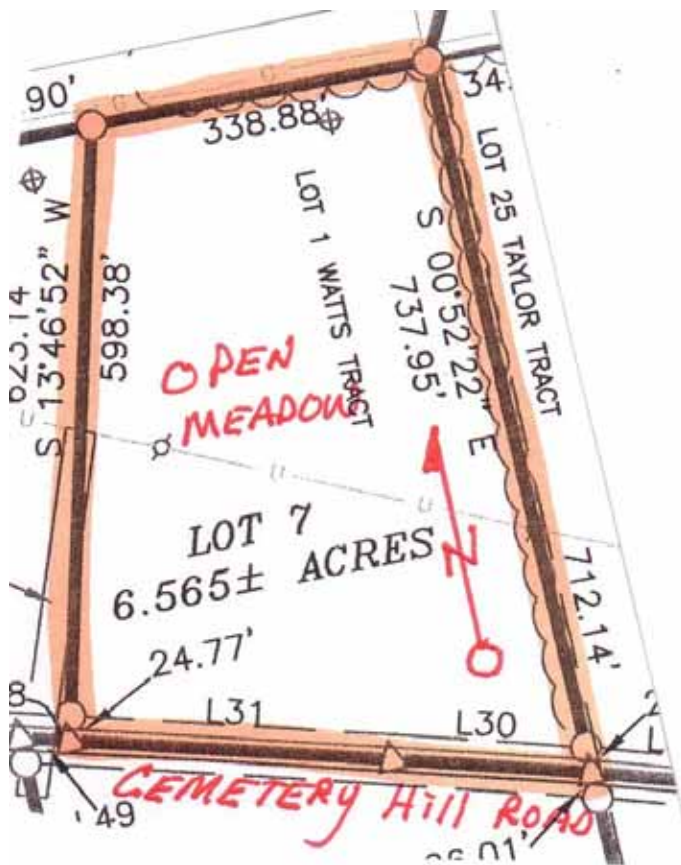

STEBEN COUNTY, TOWN OF WEST UNION— 6.565 ACRES

OPEN MEADOW, LEVEL AND GENTLY SLOPING, TERRIFIC VIEWS, \$18,200

No. 2467 - Steuben County, New York, Town of West Union — 6.565 acres - Gently sloping meadow with nice frontage on well maintained town gravel road. Property offers terrific views, plenty of fresh air, and plenty of rural country living. Clean natural gas supply line near rear line can be supplied to new home or cabin. On-lot Septic approved. Property includes survey. Financing is available. \$18,200

TIMBERLINE REAL ESTATE
ROUTE 267—CHOCONUT, PA
PHONE: 1-800-334-3659
EMAIL: land@timberlinerealestate.net
www.timberlinerealestate.net

6.565 Acres

THIS PROPERTY IS LOCATED IN THE TOWN OF WEST UNION
ON THE NORTH SIDE OF CEMETERY ROAD.

6.565 ACRES