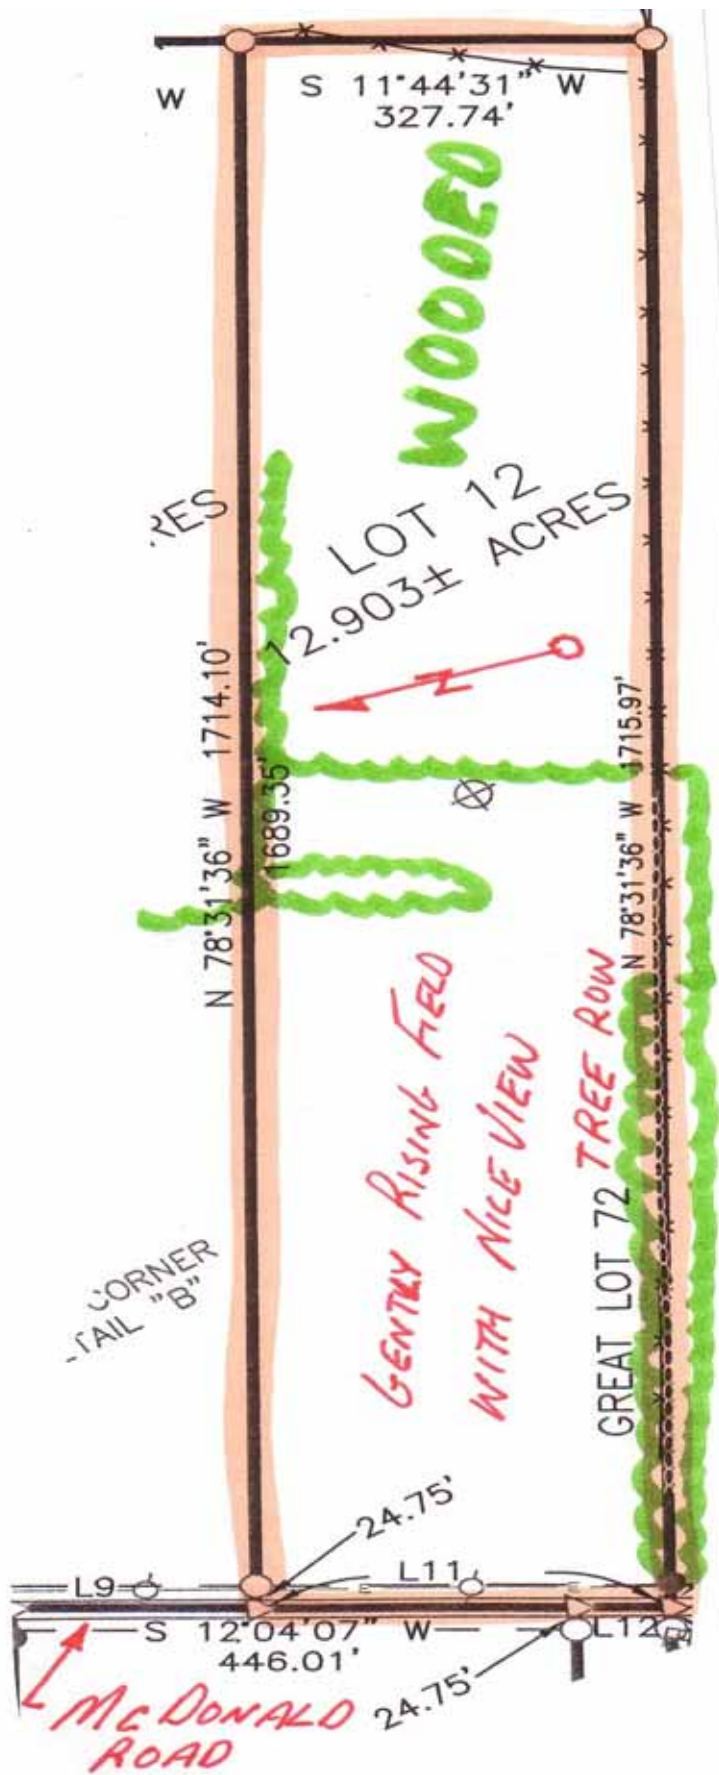

STEBEN COUNTY, NY– TOWN OF WEST UNION.– 12.903 ACRES
 HALF OPEN AND HALF WOODED GREAT HUNTING, AND VIEWS \$35,200

No. 2450 - Steuben County, New York, Town of West Union — 12.903 acres. 7 acres open and 6 wooded. Nice open meadow at the front leading to wooded area at the back. Surveyed, onlot septic approved, utilities at road, and financing available. \$35,200

TIMBERLINE REAL ESTATE
 ROUTE 267—CHOCONUT, PA
 PHONE: 1-800-334-3659
 EMAIL: land@timberlinerealestate.net
www.timberlinerealestate.net

12.903 Acres

MAP OF SOUTHERN STEUBEN COUNTY, NY AS IT BORDERS TOGA COUNTY, PA

12,903 ACRES
PROPERTY IS LOCATED ON McDONALD ROAD BETWEEN DRAUM HILL ROAD AND OSMIN ROAD