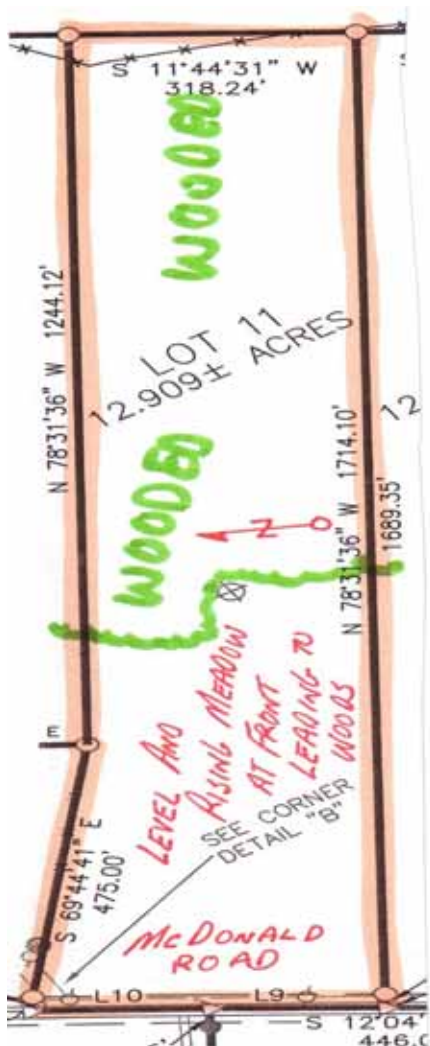

STEUBEN COUNTY, NY– TOWN OF WEST UNION.– 12.909 ACRES
TOWERING EVERGREENS AND BEAUTIFUL VIEWS \$35,200

No. 2449 - Steuben County, New York, Town of West Union — 12.909 acres. 7 acres open and 6 wooded. Nice open meadow at the front leading to wooded area at the back. Surveyed, on lot septic approved, utilities at road, and financing available. \$35,200

TIMBERLINE REAL ESTATE
ROUTE 267—CHOCONUT, PA
PHONE: 1-800-334-3659
EMAIL: land@timberlinerealestate.net
www.timberlinerealestate.net

12.909 Acres

MAP OF SOUTHERN STEUBEN COUNTY, NY AS IT BORDERS TROOP COUNTY, PA

PROPERTY IS LOCATED ON McDONALD ROAD BETWEEN DRUM HILL ROAD AND OSWEN ROAD