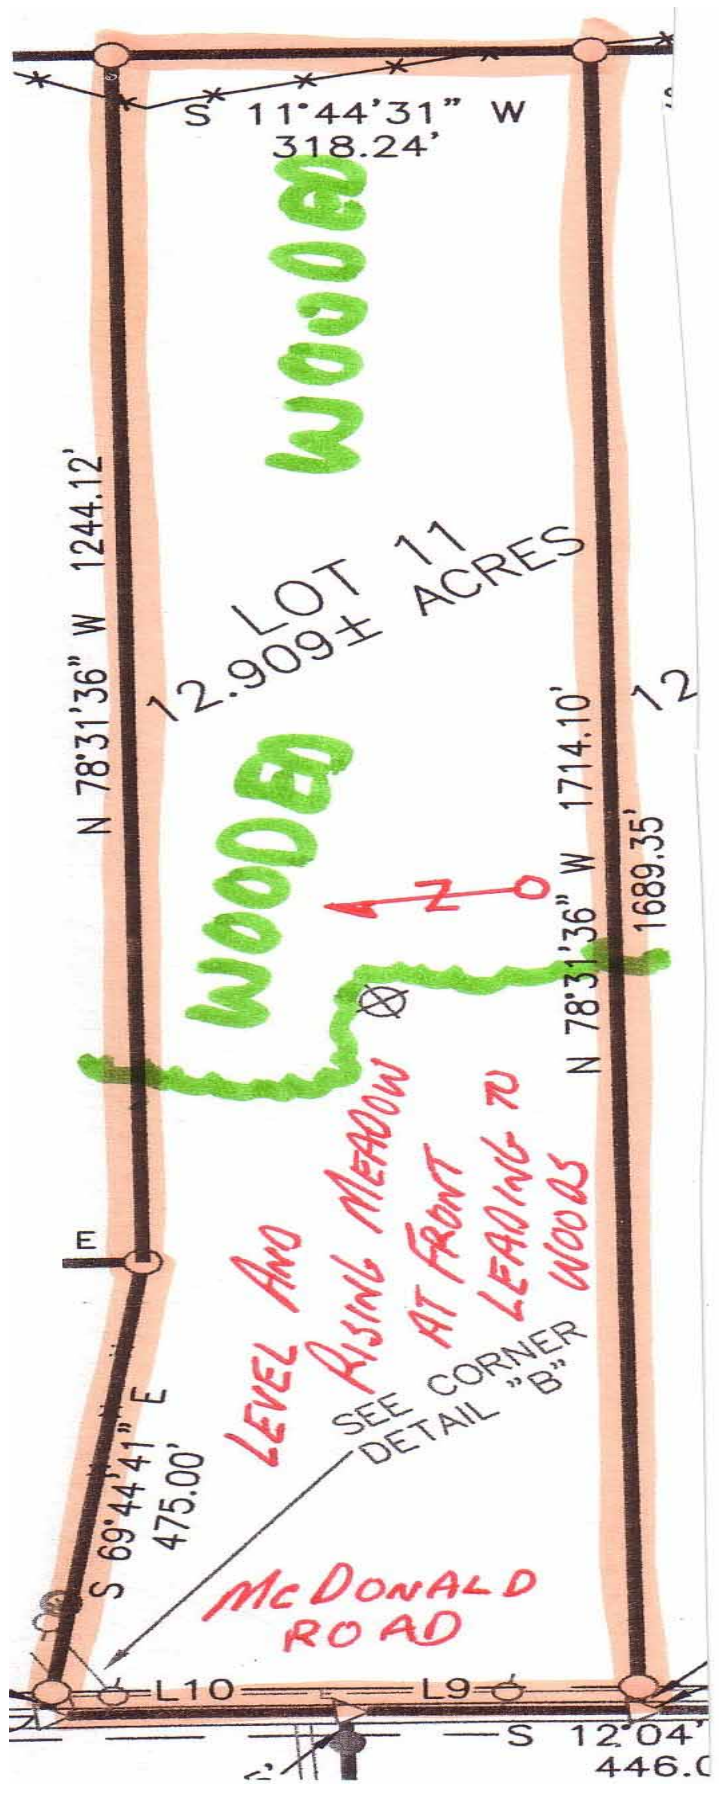

STEUBEN COUNTY, NY– TOWN OF WEST UNION.– 12.909 ACRES
TOWERING EVERGREENS AND BEAUTIFUL VIEWS \$35,200

No. 2449 - Steuben County, New York, Town of West Union — 12.909 acres. 7 acres open and 6 wooded. Nice open meadow at the front leading to wooded area at the back. Surveyed, on lot septic approved, utilities at road, and financing available. \$35,200

TIMBERLINE REAL ESTATE
ROUTE 267—CHOCONUT, PA
PHONE: 1-800-334-3659
EMAIL: land@timberlinerealestate.net
www.timberlinerealestate.net

12.909 Acres

MAP OF SOUTHERN STEUBEN COUNTY, NY AS IT BORDERS TROOP COUNTY, PA

PROPERTY IS LOCATED ON McDONALD ROAD BETWEEN DRUM HILL ROAD AND OSWEN ROAD