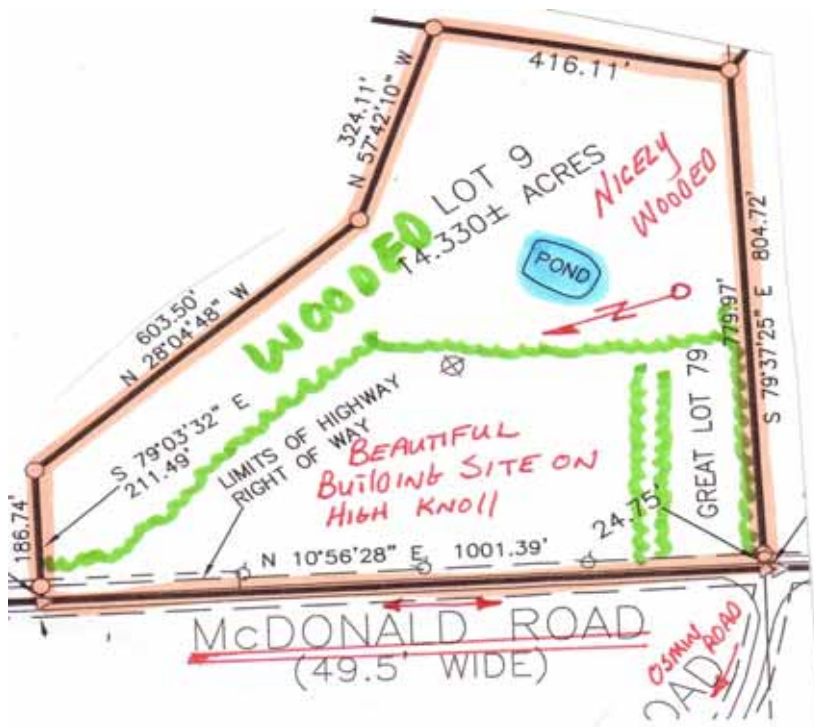

STEUBEN COUNTY, NY– TOWN OF WEST UNION.– 14.330 ACRES
UNIQUE SETTING ON HIGH KNOLL, VIEWS, OPEN AND WOODED \$38,900

No. 2447 - Steuben County, New York, Town of West Union — 14.330 acres. Top shelf property with beautiful setting on small knoll high above road. Half open and half wooded with 1/2 acre pond. Wildlife sighted. Surveyed, onlot septic approved, utilities at road, and financing available. \$38,900

PROPERTY IS LOCATED ON McDONALD ROAD ACROSS FROM THE INTERSECTION OF
McDONALD AND OSMIN ROAD