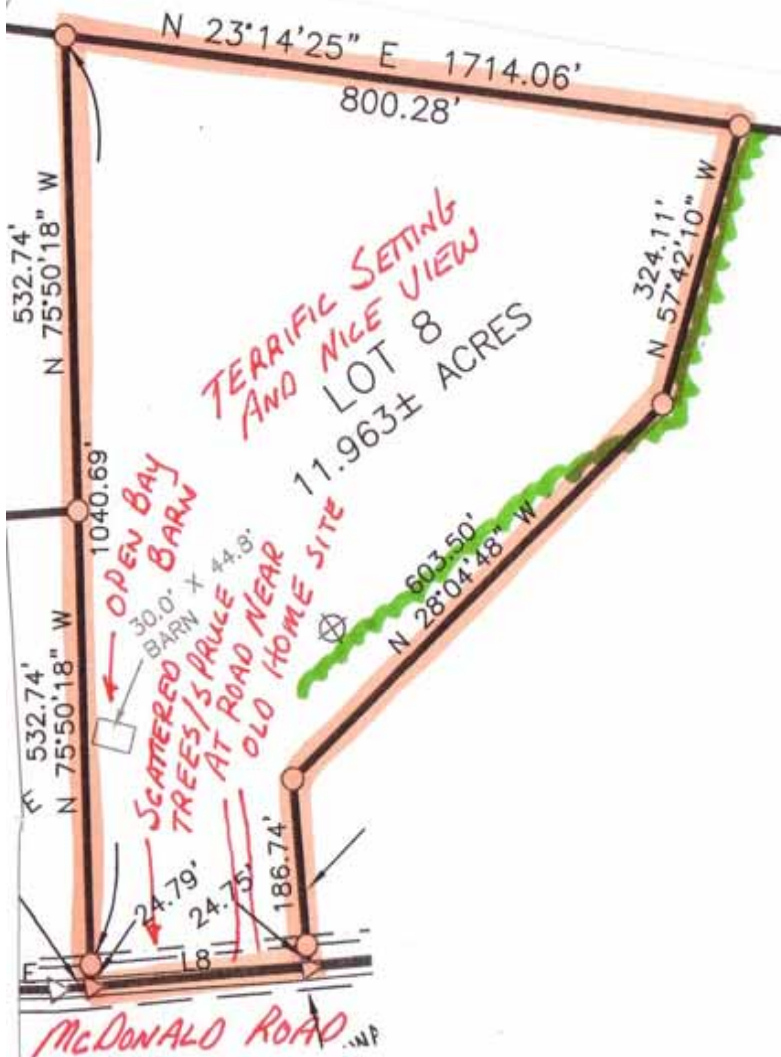

STEBEN COUNTY, NY– TOWN OF WEST UNION.– 11.963 ACRES
 QUAINT HOMESITE VISIBLE FROM TOWERING EVERGREENS \$32,300

No. 2446 - Steuben County, New York, Town of West Union — 11.963 acres. Original old home-site still visible behind towering evergreens. Usable storage building on Property. Nice country setting and quiet area with utilities. Surveyed, onlot septic approved, and financing available. \$32,300

11.963 ACRES

PROPERTY IS LOCATED ON McDONALD ROAD JUST NORTH OF THE INTERSECTION OF McDONALD AND OSMIN ROAD.

MAP OF NORTHERN TOGA COUNTY, PA AS IT
BORDERS STEUBEN COUNTY, NY

NY-PA BORDER

TAKE
NEW YORK
ROUTE 36
TO PROPERTIES