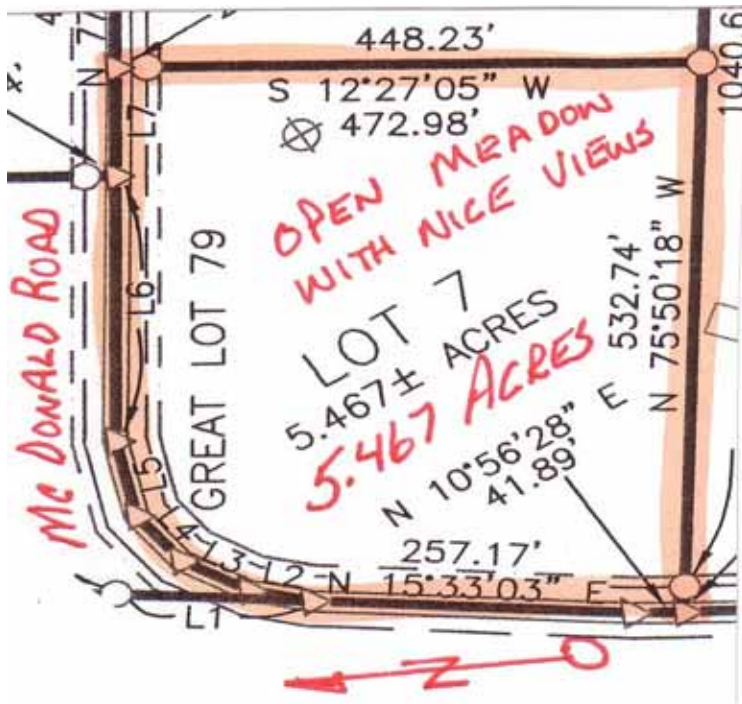

STEBEN COUNTY, NY– TOWN OF WEST UNION.– 5.467 ACRES
GREAT HOME OR CABIN SITE WITH TERRIFIC VIEW \$15,500

No. 2445 - Steuben County, New York, Town of West Union — 5.467 acres. Plenty of road frontage and quiet country setting if you are looking for a Nice home, cabin, or camp site in and open meadow. Surveyed, onlot septic approved, and financing available. \$15,500

TIMBERLINE REAL ESTATE
ROUTE 267—CHOCONUT, PA
PHONE: 1-800-334-3659
EMAIL: land@timberlinerealestate.net
www.timberlinerealestate.net

MAP OF SOUTHERN STEUBEN COUNTY, NY AS IT BORDERS TIOGA COUNTY, PA

5.467 ACRES

PROPERTY IS LOCATED ON A SHARP CORNER OF McLEWALD ROAD BETWEEN OSMIN AND HARKENRAISER ROAD.

MAP OF NORTHERN TOGA COUNTY, PA AS IT
BORDERS STEUBEN COUNTY, NY

NY-PA BORDER

TAKE
NEW YORK
ROUTE 36
TO PROPERTIES