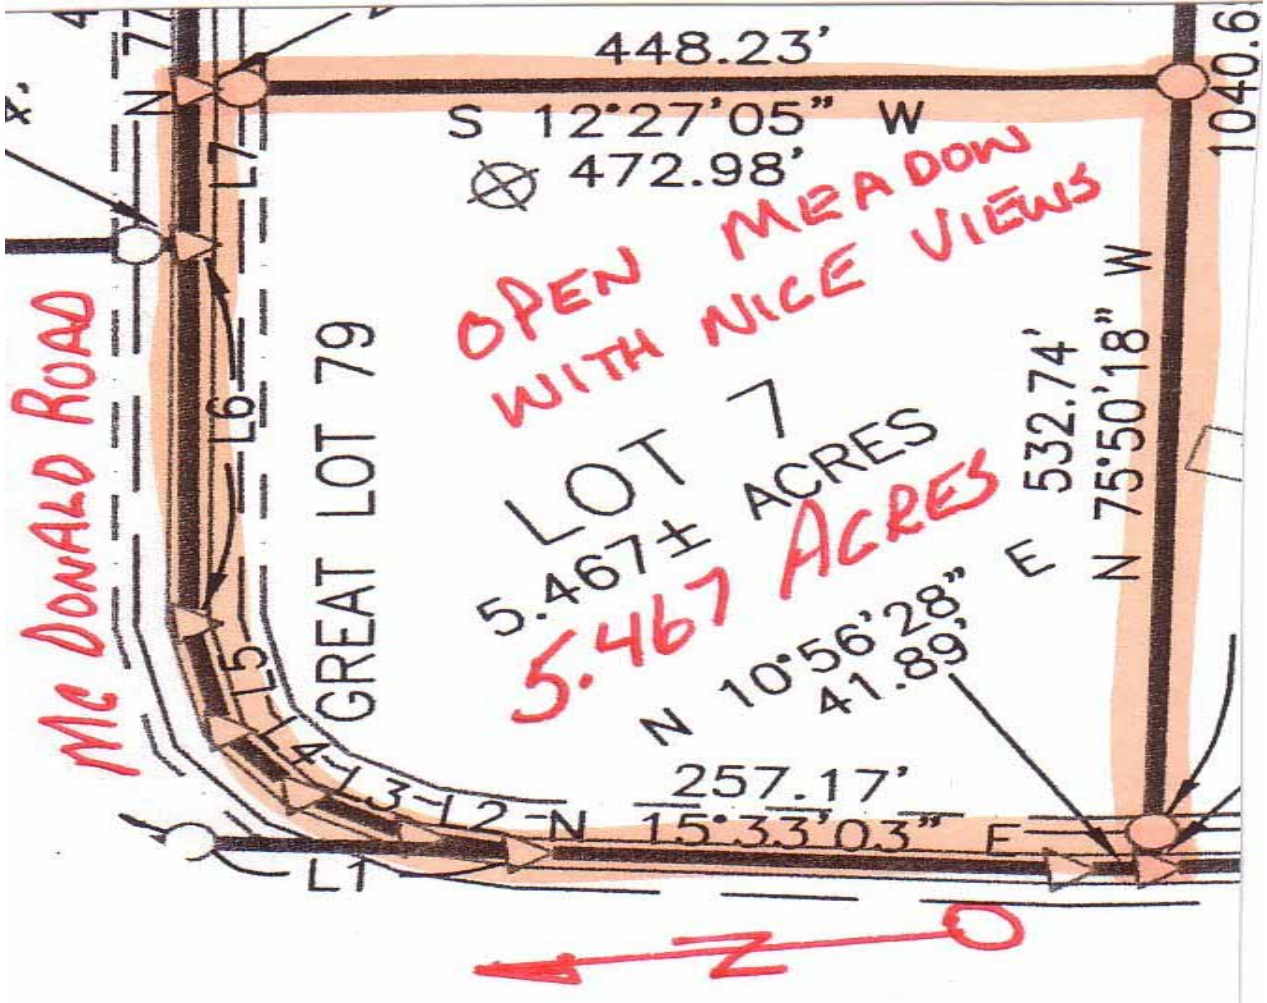

STEBEN COUNTY, NY– TOWN OF WEST UNION.– 5.467 ACRES
GREAT HOME OR CABIN SITE WITH TERRIFIC VIEW \$15,500

No. 2445 - Steuben County, New York, Town of West Union — 5.467 acres. Plenty of road frontage and quiet country setting if you are looking for a Nice home, cabin, or camp site in and open meadow. Surveyed, onlot septic approved, and financing available. \$15,500

TIMBERLINE REAL ESTATE
ROUTE 267—CHOCONUT, PA
PHONE: 1-800-334-3659
EMAIL: land@timberlinerealestate.net
www.timberlinerealestate.net

MAP OF SOUTHERN STEUBEN COUNTY, NY AS IT BORDERS TIOGA COUNTY, PA

5.467 ACRES

PROPERTY IS LOCATED ON A SHARP CORNER OF McLEWALD ROAD BETWEEN OSMIN AND HARKENRAISER ROAD.

MAP OF NORTHERN TOGA COUNTY, PA AS IT
BORDERS STEUBEN COUNTY, NY

NY-PA BORDER

TAKE
NEW YORK
ROUTE 36
TO PROPERTIES