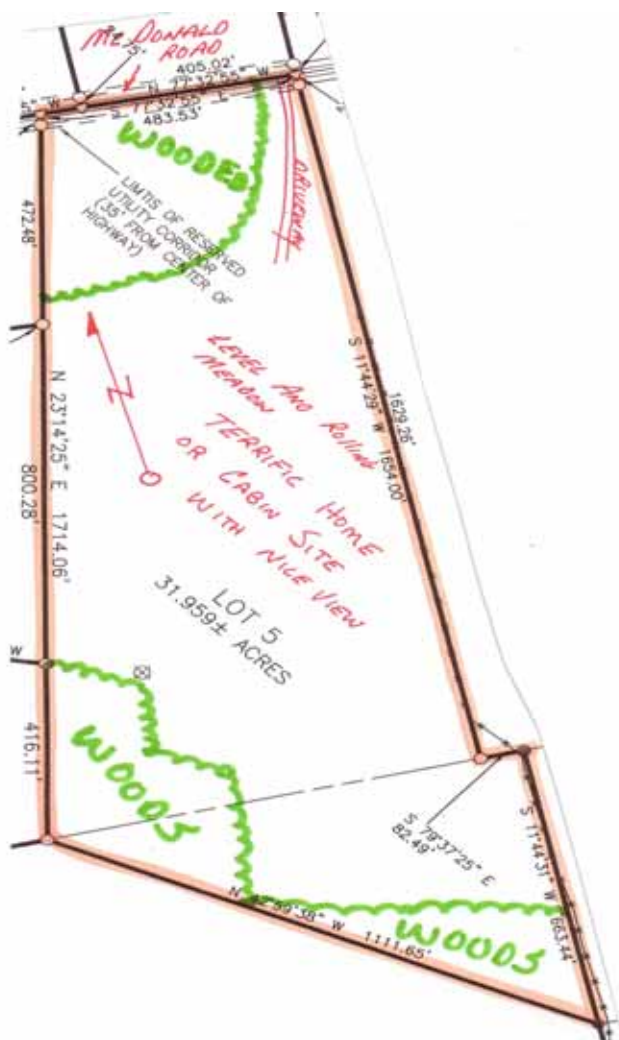

STEUBEN COUNTY, NY– TOWN OF WEST UNION.– 31.959 ACRES
LONG RANGE VIEWS, GREAT HUNTING, MIXED AREAS \$79,900

No. 2443 - Steuben County, New York, Town of West Union — 31.959 acres. Level and rolling meadow with woods at front and rear. Excellent home or camping site with great hunting. Surveyed, onlot septic approved, and financing available. \$79,900

TIMBERLINE REAL ESTATE
ROUTE 267—CHOCONUT, PA
PHONE: 1-800-334-3659
EMAIL: land@timberlinerealestate.net
www.timberlinerealestate.net

MAP OF SOUTHERN STEUBEN COUNTY, NY AS IT BOUNDERS TROOP COUNTY, PA

L-31, 95P ALAES
PROPERTY IS LOCATED ON McDONALD ROAD BETWEEN OSMIN AND HARKEN RIVER ROADS

MAP OF NORTHERN TOGA COUNTY, PA AS IT
BORDERS STEUBEN COUNTY, NY

NY-PA BORDER

TAKE
NEW YORK
ROUTE 36
TO PROPERTIES