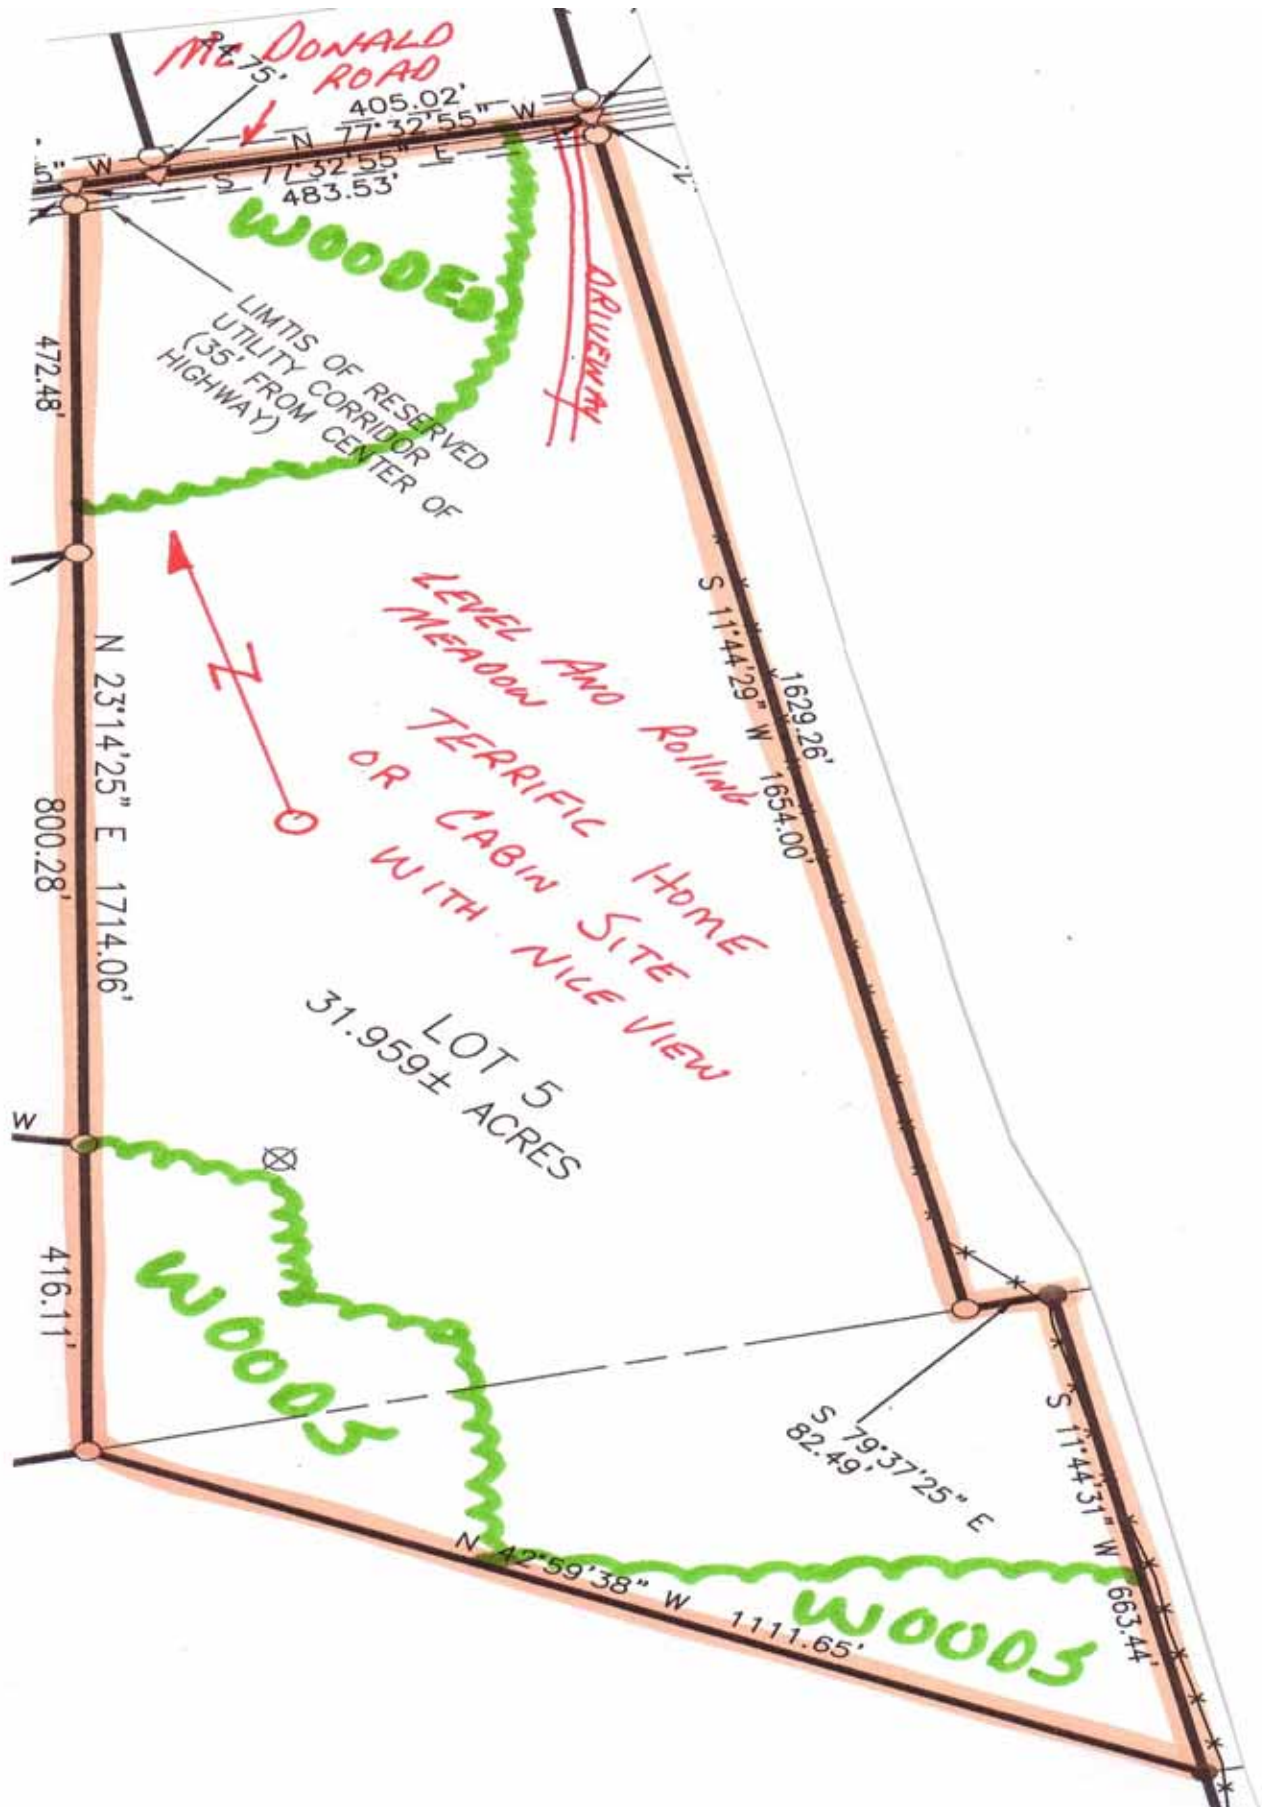

STEUBEN COUNTY, NY– TOWN OF WEST UNION.– 31.959 ACRES
LONG RANGE VIEWS, GREAT HUNTING, MIXED AREAS \$79,900

No. 2443 - Steuben County, New York, Town of West Union — 31.959 acres. Level and rolling meadow with woods at front and rear. Excellent home or camping site with great hunting. Surveyed, onlot septic approved, and financing available. \$79,900

TIMBERLINE REAL ESTATE
ROUTE 267—CHOCONUT, PA
PHONE: 1-800-334-3659
EMAIL: land@timberlinerealestate.net
www.timberlinerealestate.net

MAP OF SOUTHERN STEUBEN COUNTY, NY AS IT BOUNDERS TROOP COUNTY, PA

L-31, 95P ALAES
PROPERTY IS LOCATED ON McDONALD ROAD BETWEEN OSMIN AND HARKEN RIVER ROADS

MAP OF NORTHERN TOGA COUNTY, PA AS IT
BORDERS STEUBEN COUNTY, NY

NY-PA BORDER

TAKE
NEW YORK
ROUTE 36
TO PROPERTIES