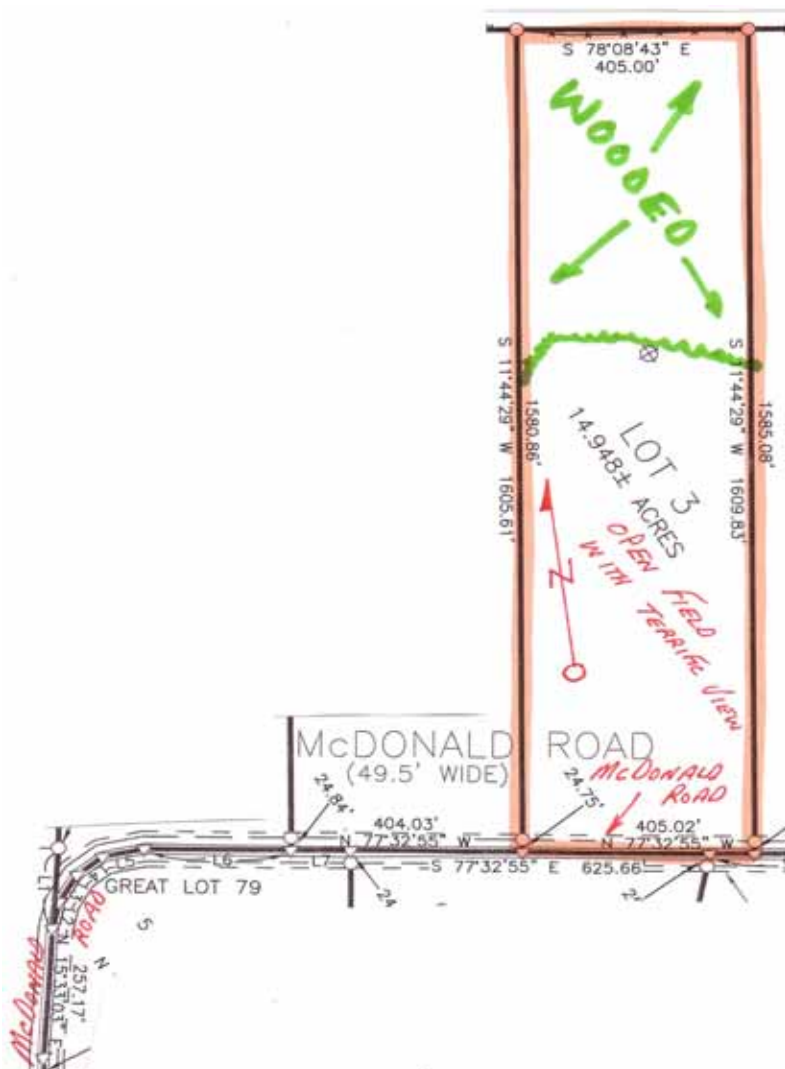

STEBEN COUNTY, NY– TOWN OF WEST UNION.– 14.948 ACRES
 OPEN AND WOODED WITH TERRIFIC VIEWS—\$40,200

No. 2441 - Steuben County, New York, Town of West Union — 14.948 acres. Fresh country air and beautiful views can be enjoyed from your new home or cabin on this property. 5 wooded and 10 open acres. Surveyed, onlot septic approved, and financing available. \$40,200

**TIMBERLINE REAL ESTATE
 ROUTE 267—CHOCONUT, PA
 PHONE: 1-800-334-3659
 EMAIL: land@timberlinerealestate.net
www.timberlinerealestate.net**

MAP OF SOUTHERN STEUBEN COUNTY, NY AS IT BORDERS TIOGA COUNTY, PA

14,948 Acres
Property is located on McDonalds Road between Oswego and Harperside Roads.

MAP OF NORTHERN TOGA COUNTY, PA AS IT
BORDERS STEUBEN COUNTY, NY

NY-PA BORDER

TAKE
NEW YORK
ROUTE 36
TO PROPERTIES