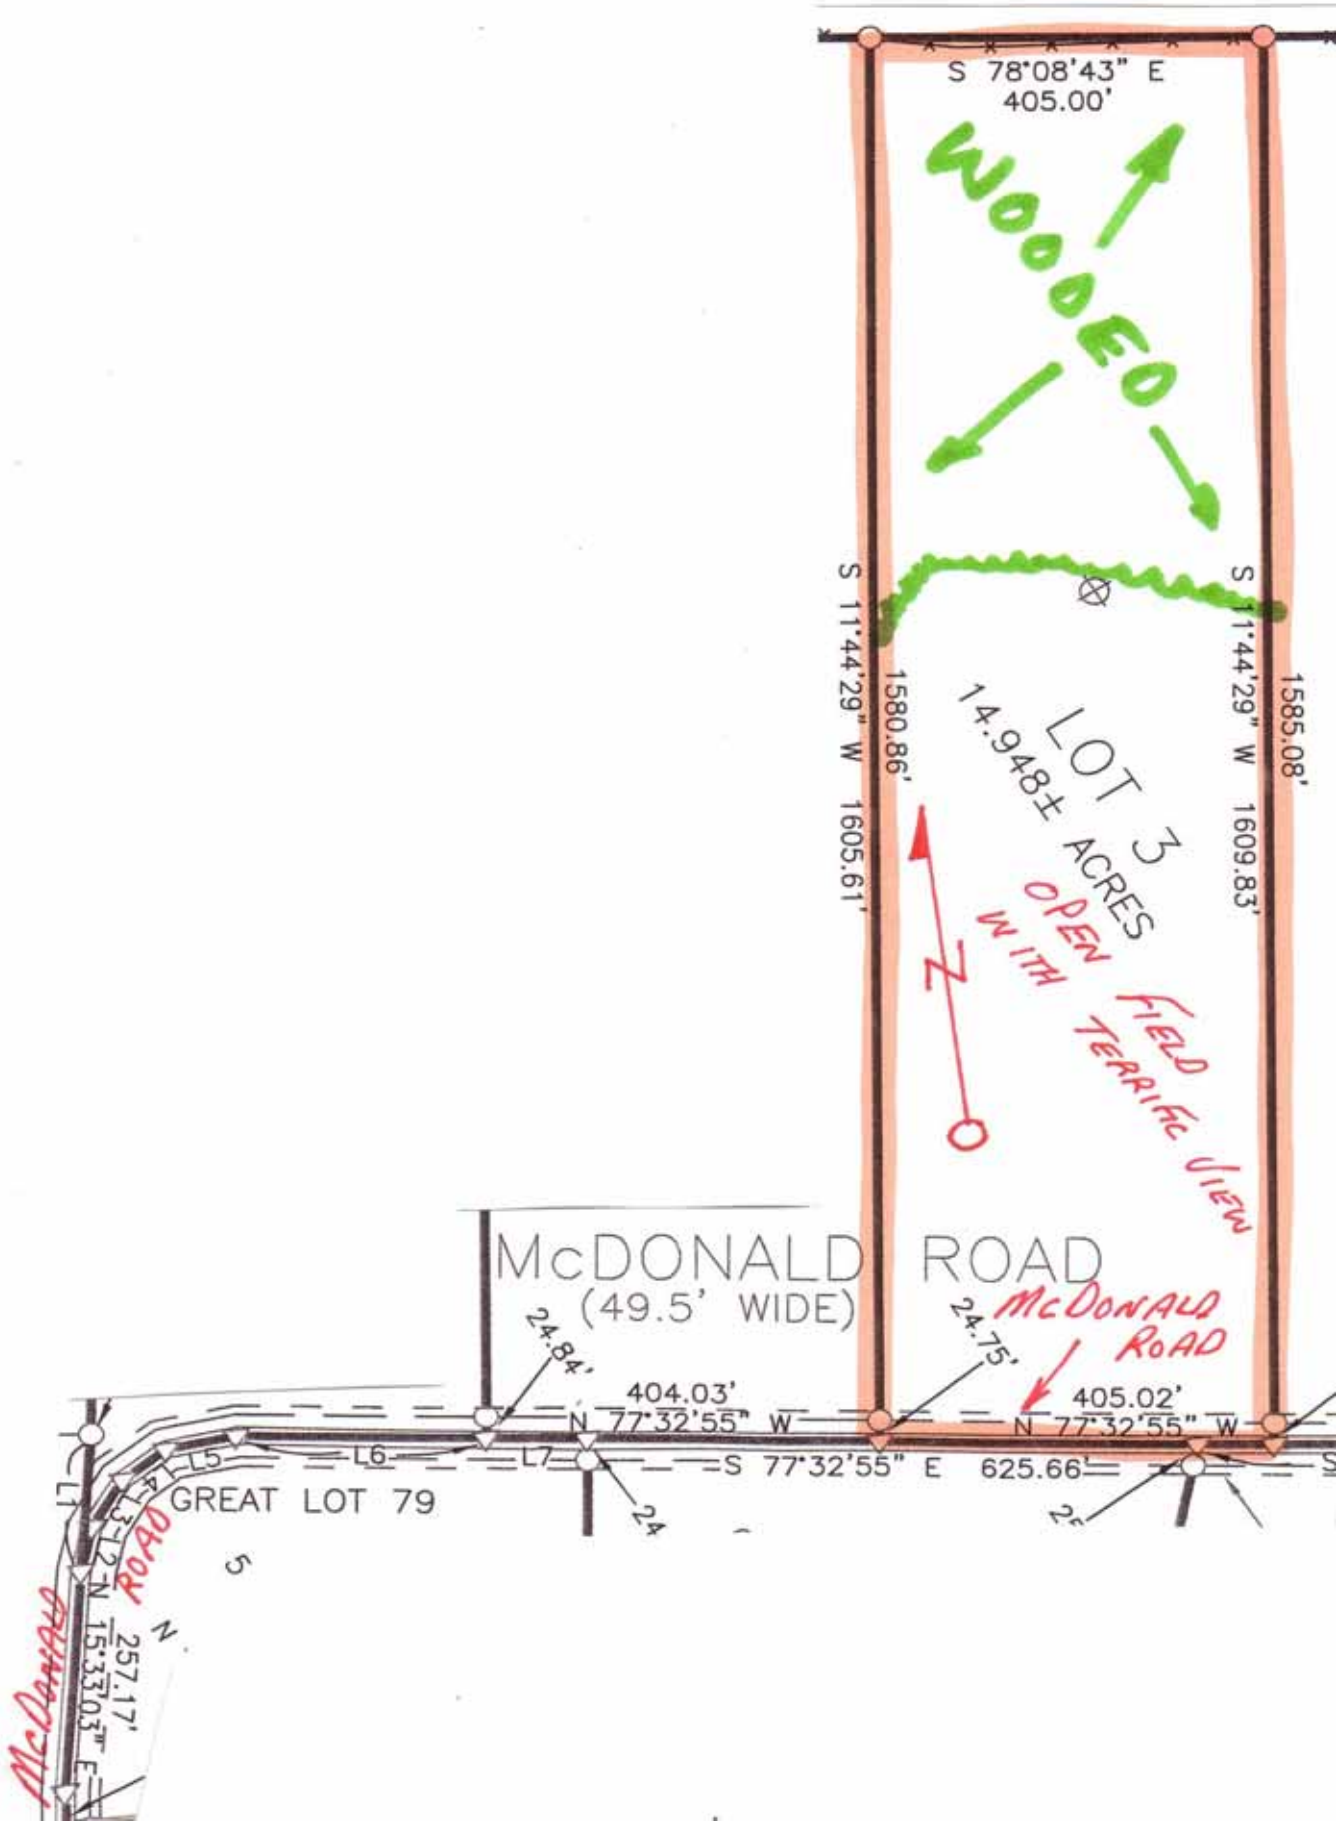

STEBEN COUNTY, NY– TOWN OF WEST UNION.– 14.948 ACRES
 OPEN AND WOODED WITH TERRIFIC VIEWS—\$40,200

No. 2441 - Steuben County, New York, Town of West Union — 14.948 acres. Fresh country air and beautiful views can be enjoyed from your new home or cabin on this property. 5 wooded and 10 open acres. Surveyed, onlot septic approved, and financing available. \$40,200

**TIMBERLINE REAL ESTATE
 ROUTE 267—CHOCONUT, PA
 PHONE: 1-800-334-3659
 EMAIL: land@timberlinerealestate.net
www.timberlinerealestate.net**

MAP OF SOUTHERN STEUBEN COUNTY, NY AS IT BORDERS TIOGA COUNTY, PA

14,948 Acres
Property is located on McDonalds Road between Oswego and Harperside Roads.

MAP OF NORTHERN TOGA COUNTY, PA AS IT
BORDERS STEUBEN COUNTY, NY

NY-PA BORDER

TAKE
NEW YORK
ROUTE 36
TO PROPERTIES